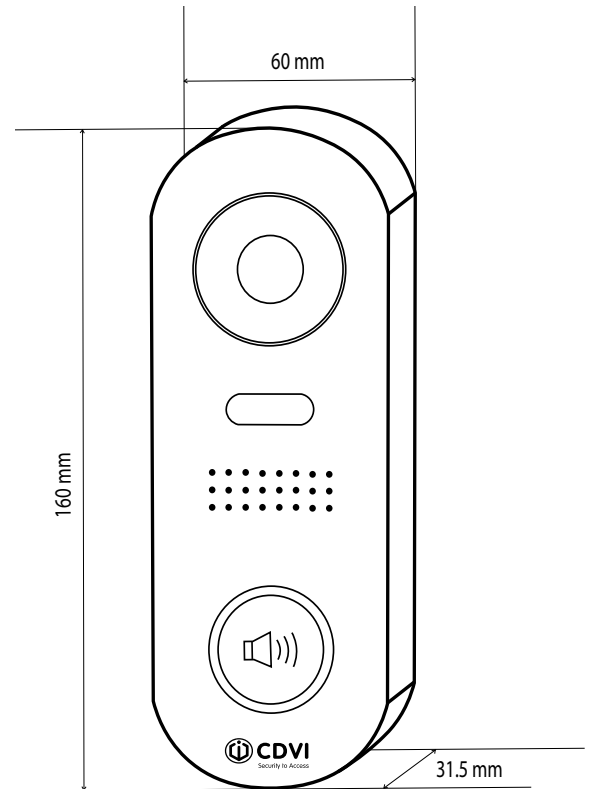

Product Specifications

Material:	Stainless steel panel
Mounting:	Surface mount
Unlocking time:	1 to 99s
Camera:	Type 1/3.7" Ultra Sense, ISP with 77dB WDR 170° fisheye lens
Wiring:	Cat5e or Cat6e
Wiring distance:	100m
Relay circuits:	1

Electrical Specifications

Power source:	PoE (IEEE 802.3af Class 0)
Lock power supply:	12Vdc, 250mA (Internal power - fail safe only) (Dry contact - fail safe or fail secure)

Download the app
today!

Search: VDP Connect