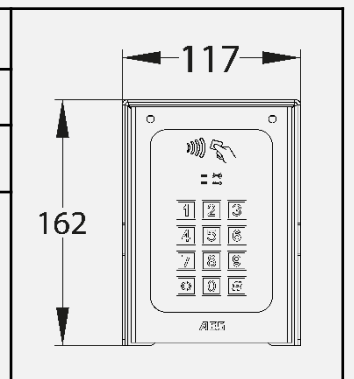

AUX-MOD-KP-PX/4GE	Europe
AUX-MOD-KP-PX/4GA	USA
AUX-MOD-KP-PX/4GAU	Australia & NZ
Auxiliary pedestal keypad & proximity reader. All black panel with textured powder coated aluminium hood and gloss black acrylic facia trim over a tough metal back plate. Modern blue illuminated keypad.