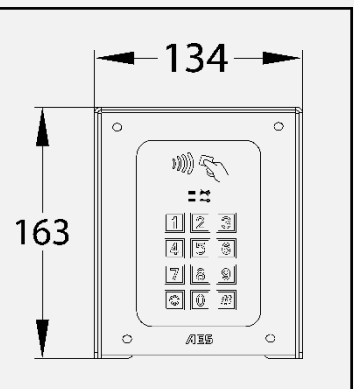

AUX-PED-KP-PX/4GE	Europe
AUX-PED-KP-PX/4GA	USA
AUX-PED-KP-PX/4GAU	Australia & NZ
Auxiliary pedestal keypad & proximity reader. All black panel with textured powder coated aluminium hood and gloss black acrylic facia trim over a tough metal back plate. Complete with modern blue illuminated keypad.