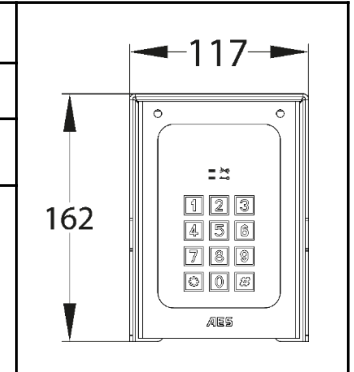

AUX-MOD-KP/4GE	Europe
AUX-MOD-KP/4GA	USA
AUX-MOD-KP/4GAU	Australia & NZ
Auxiliary keypad. All black panel with textured powder coated aluminium hood and gloss black acrylic facia trim over a tough metal back plate. Complete with modern blue illuminated keypad.