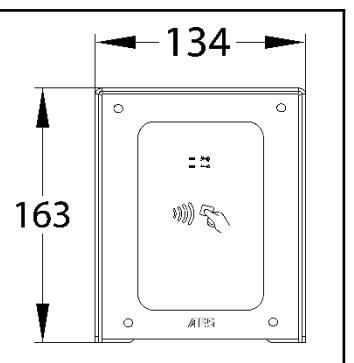

AUX-PED-PX/4GE	Europe
AUX-PED-PX/4GA	USA
AUX-PED-PX/4GAU	Australia & NZ
Auxiliary pedestal proximity reader. All black panel with textured powder coated aluminium hood and gloss black acrylic facia trim over a tough metal back plate.