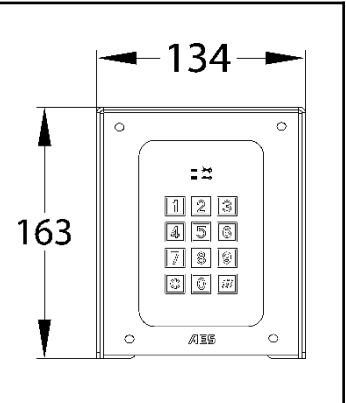

AUX-PED-KP/4GE	Europe
AUX-PED-KP/4GA	USA
AUX-PED-KP/4GAU	Australia & NZ
Auxiliary pedestal keypad. All black panel with textured powder coated aluminium hood and gloss black acrylic facia trim over a tough metal back plate. Blue illuminated keypad.